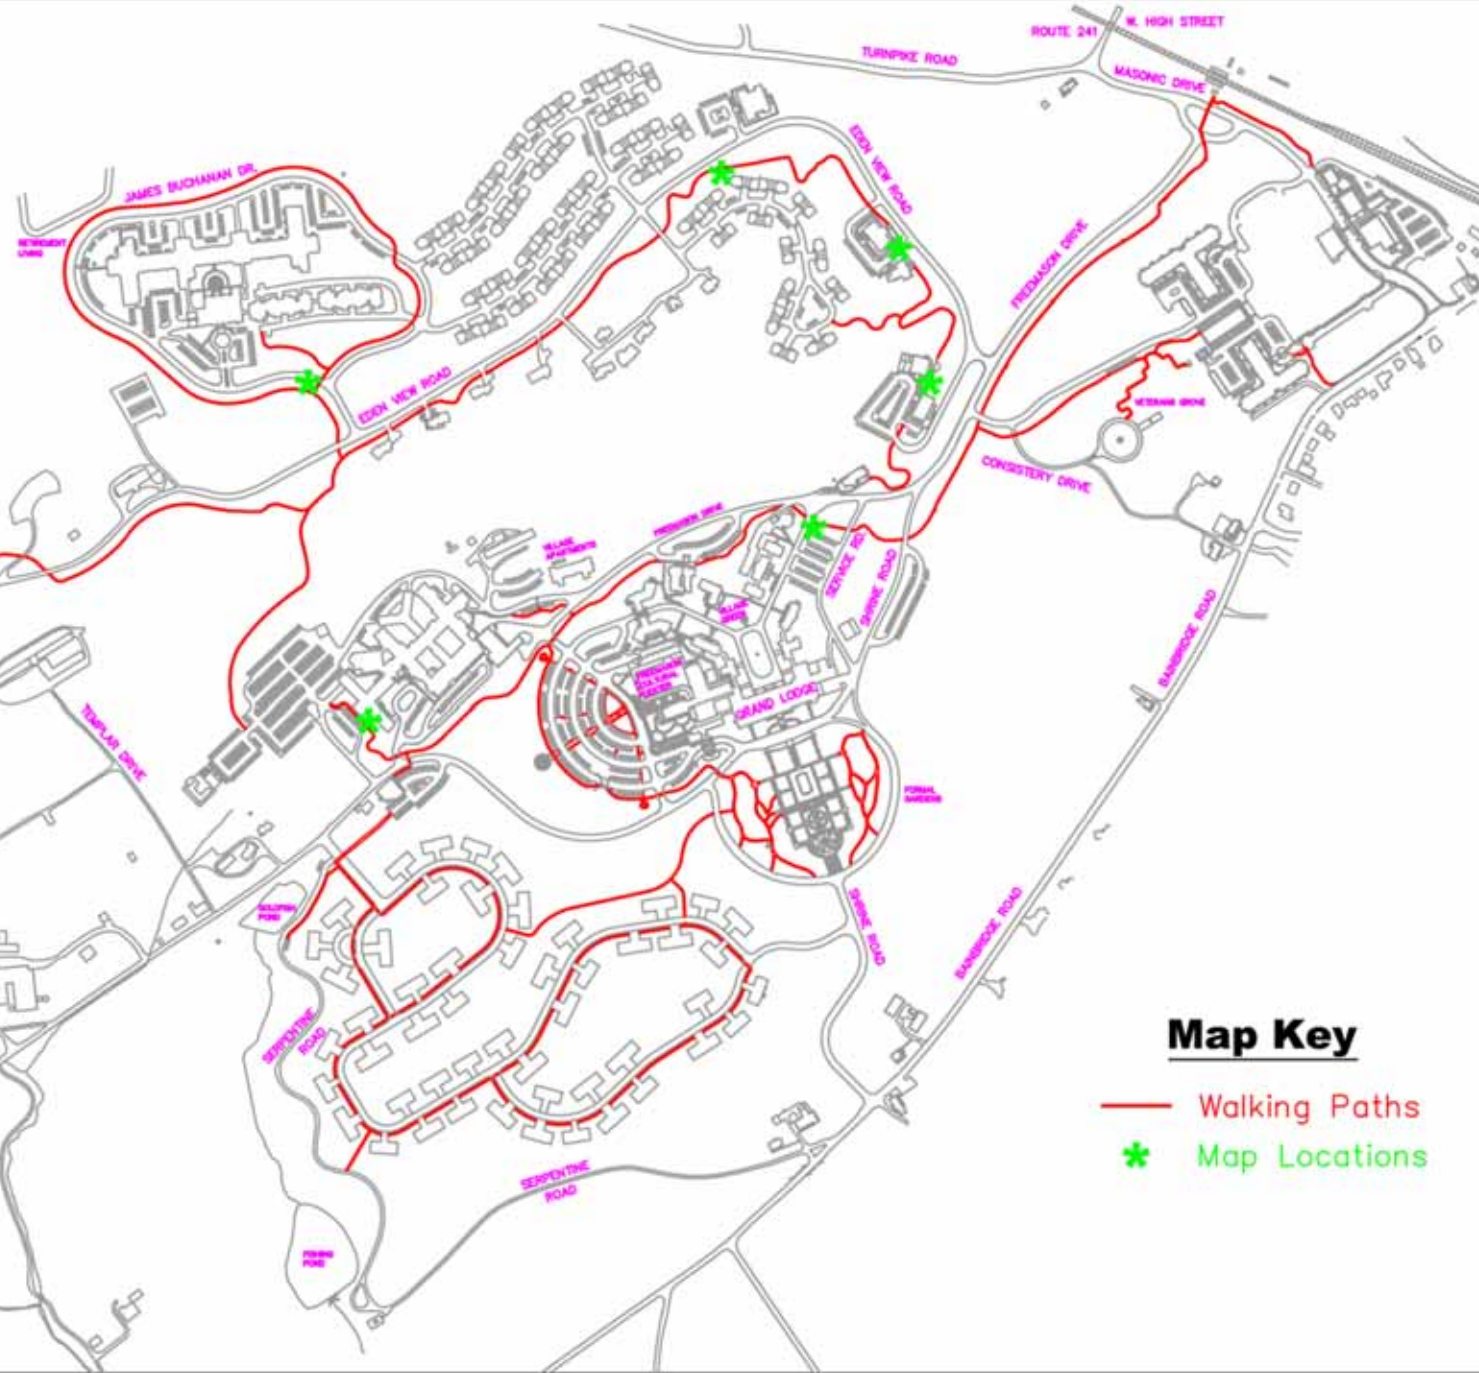

Masonic Village Walking Paths

6.22 Total Miles

Map Key

- Walking Paths
- * Map Locations